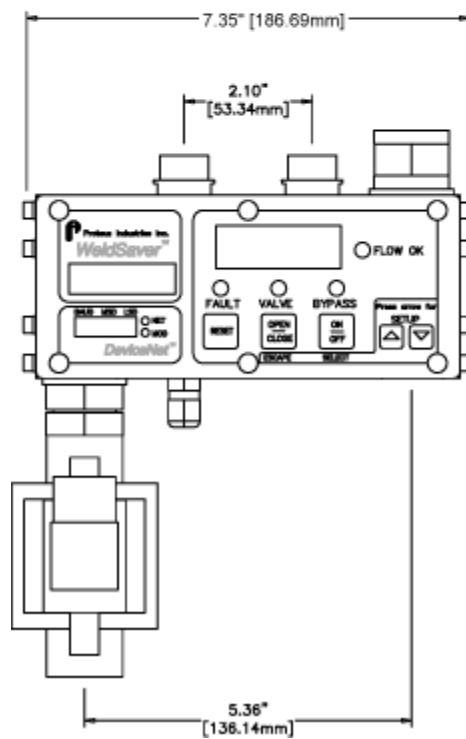

WeldSaver™ III Dimensional Drawings

WS2N Version

WeldSaver™ III Dimensional Drawings

WS2G Version

WeldSaver™ III Dimensional Drawings

WS1N-FM Version

(with optional filter & mounting bracket)

Proteus Industries Inc.
340 Pioneer Way, Mountain View, CA 94041
Tel: (650) 964-4163 Fax: (650) 965 0304
www.proteusind.com sales@proteusind.com