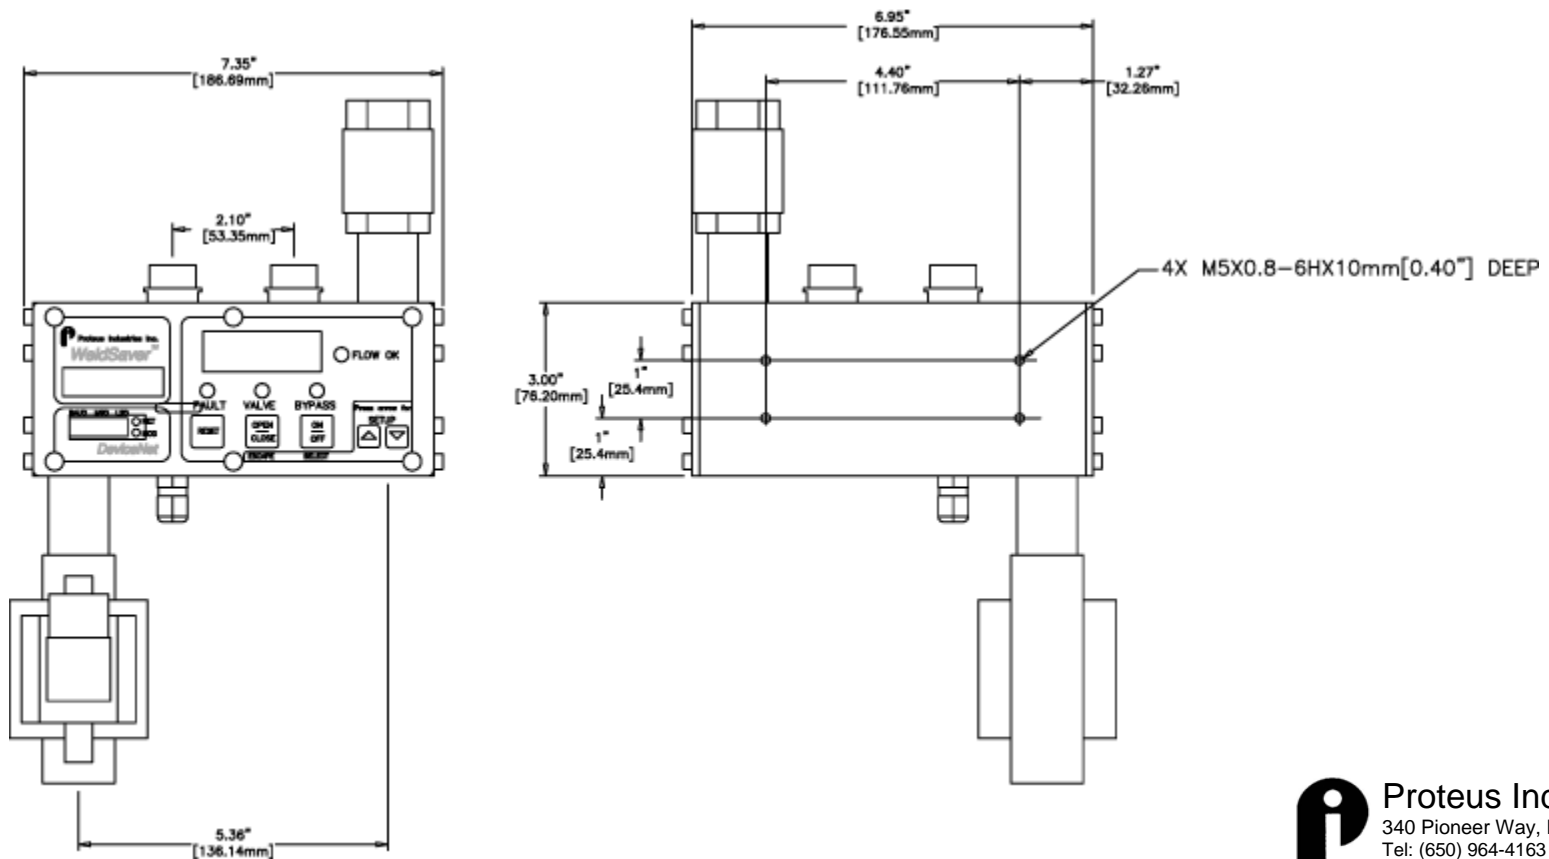

WeldSaver™ III Dimensional Drawings

WS2N Version

WeldSaver™ III Dimensional Drawings

WS2G Version

WeldSaver™ III Dimensional Drawings

WS1N-FM Version

(with optional filter & mounting bracket)

Proteus Industries Inc.
340 Pioneer Way, Mountain View, CA 94041
Tel: (650) 964-4163 Fax: (650) 965 0304
www.proteusind.com sales@proteusind.com