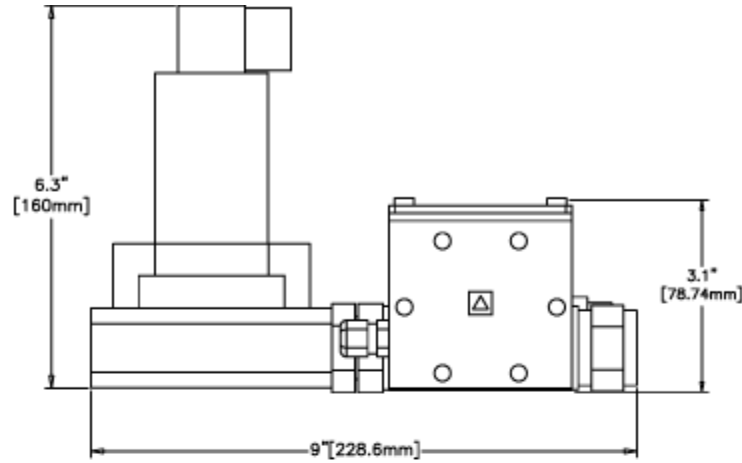

WeldSaver™ III Dimensional Drawings

WS2N Version

WeldSaver™ III Dimensional Drawings

WS2G Version

WeldSaver™ III Dimensional Drawings

WS1N-FM Version

(with optional filter & mounting bracket)

Proteus Industries Inc.
340 Pioneer Way, Mountain View, CA 94041
Tel: (650) 964-4163 Fax: (650) 965 0304
www.proteusind.com sales@proteusind.com