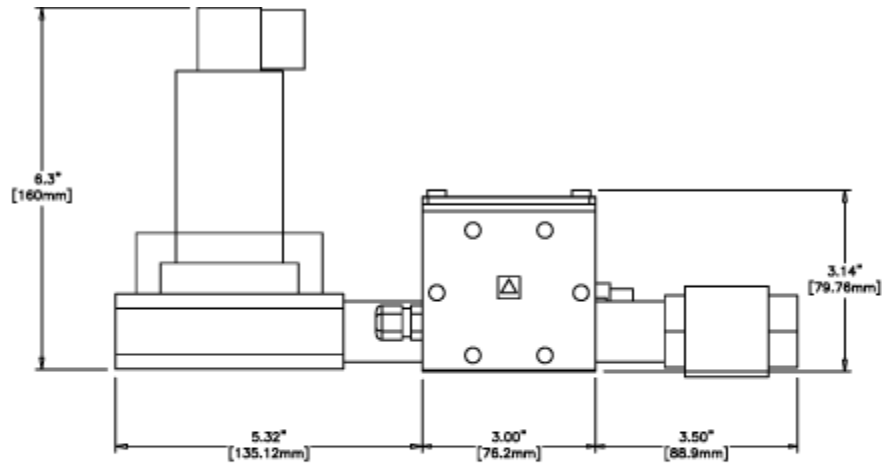

WeldSaver™ III Dimensional Drawings

WS2N Version

WeldSaver™ III Dimensional Drawings

WS2G Version

WeldSaver™ III Dimensional Drawings

WS1N-FM Version

(with optional filter & mounting bracket)

Proteus Industries Inc.
340 Pioneer Way, Mountain View, CA 94041
Tel: (650) 964-4163 Fax: (650) 965 0304
www.proteusind.com sales@proteusind.com