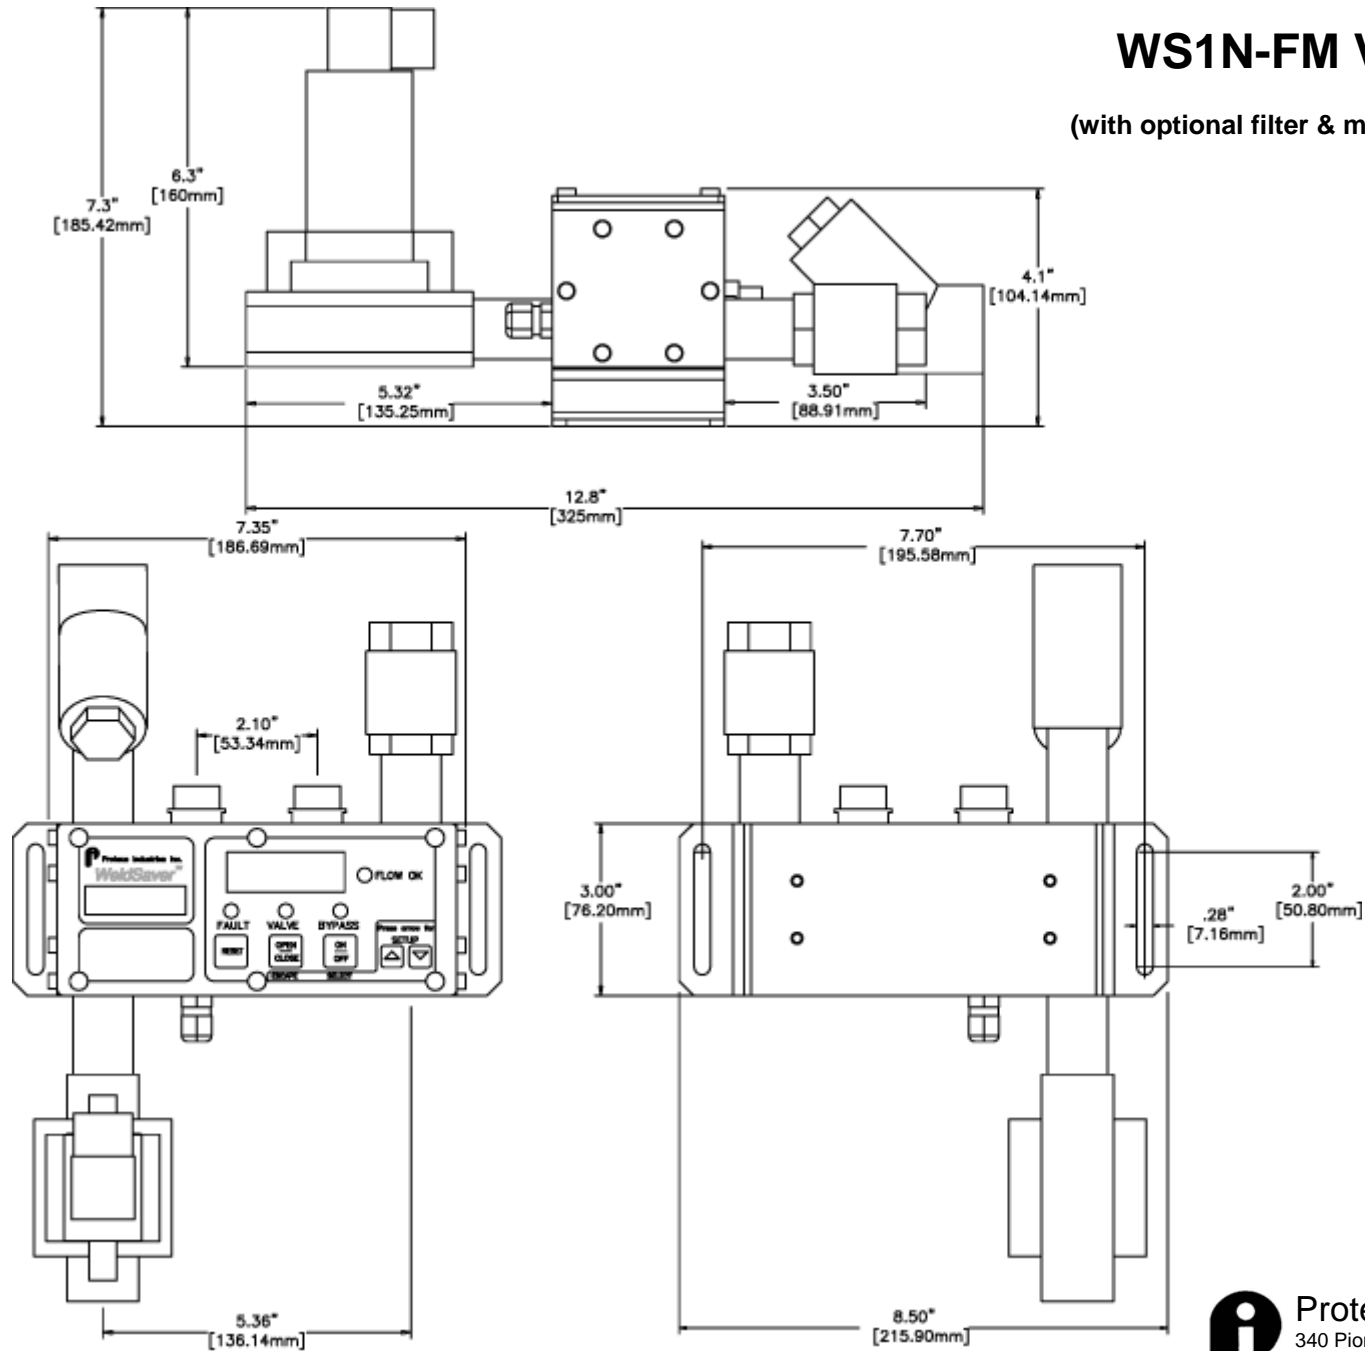

WeldSaver™ III Dimensional Drawings

WS2N Version

WeldSaver™ III Dimensional Drawings

WS2G Version

WeldSaver™ III Dimensional Drawings

WS1N-FM Version

(with optional filter & mounting bracket)

Proteus Industries Inc.
340 Pioneer Way, Mountain View, CA 94041
Tel: (650) 964-4163 Fax: (650) 965 0304
www.proteusind.com sales@proteusind.com