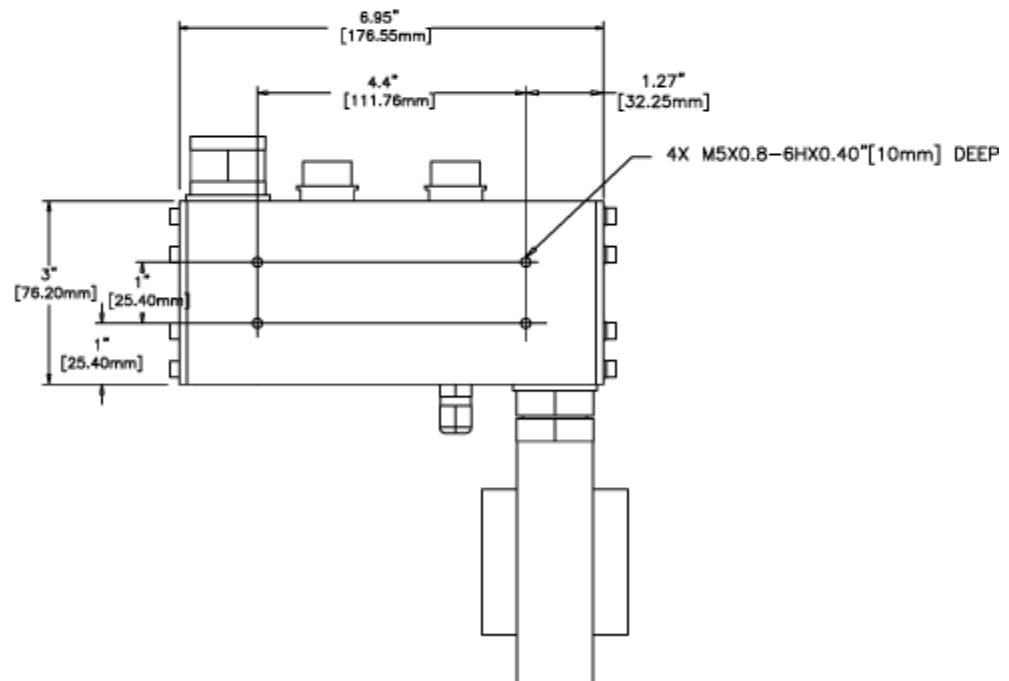

WeldSaver™ III Dimensional Drawings

WS2N Version

WeldSaver™ III Dimensional Drawings

WS2G Version

WeldSaver™ III Dimensional Drawings

WS1N-FM Version

(with optional filter & mounting bracket)

Proteus Industries Inc.
340 Pioneer Way, Mountain View, CA 94041
Tel: (650) 964-4163 Fax: (650) 965 0304
www.proteusind.com sales@proteusind.com